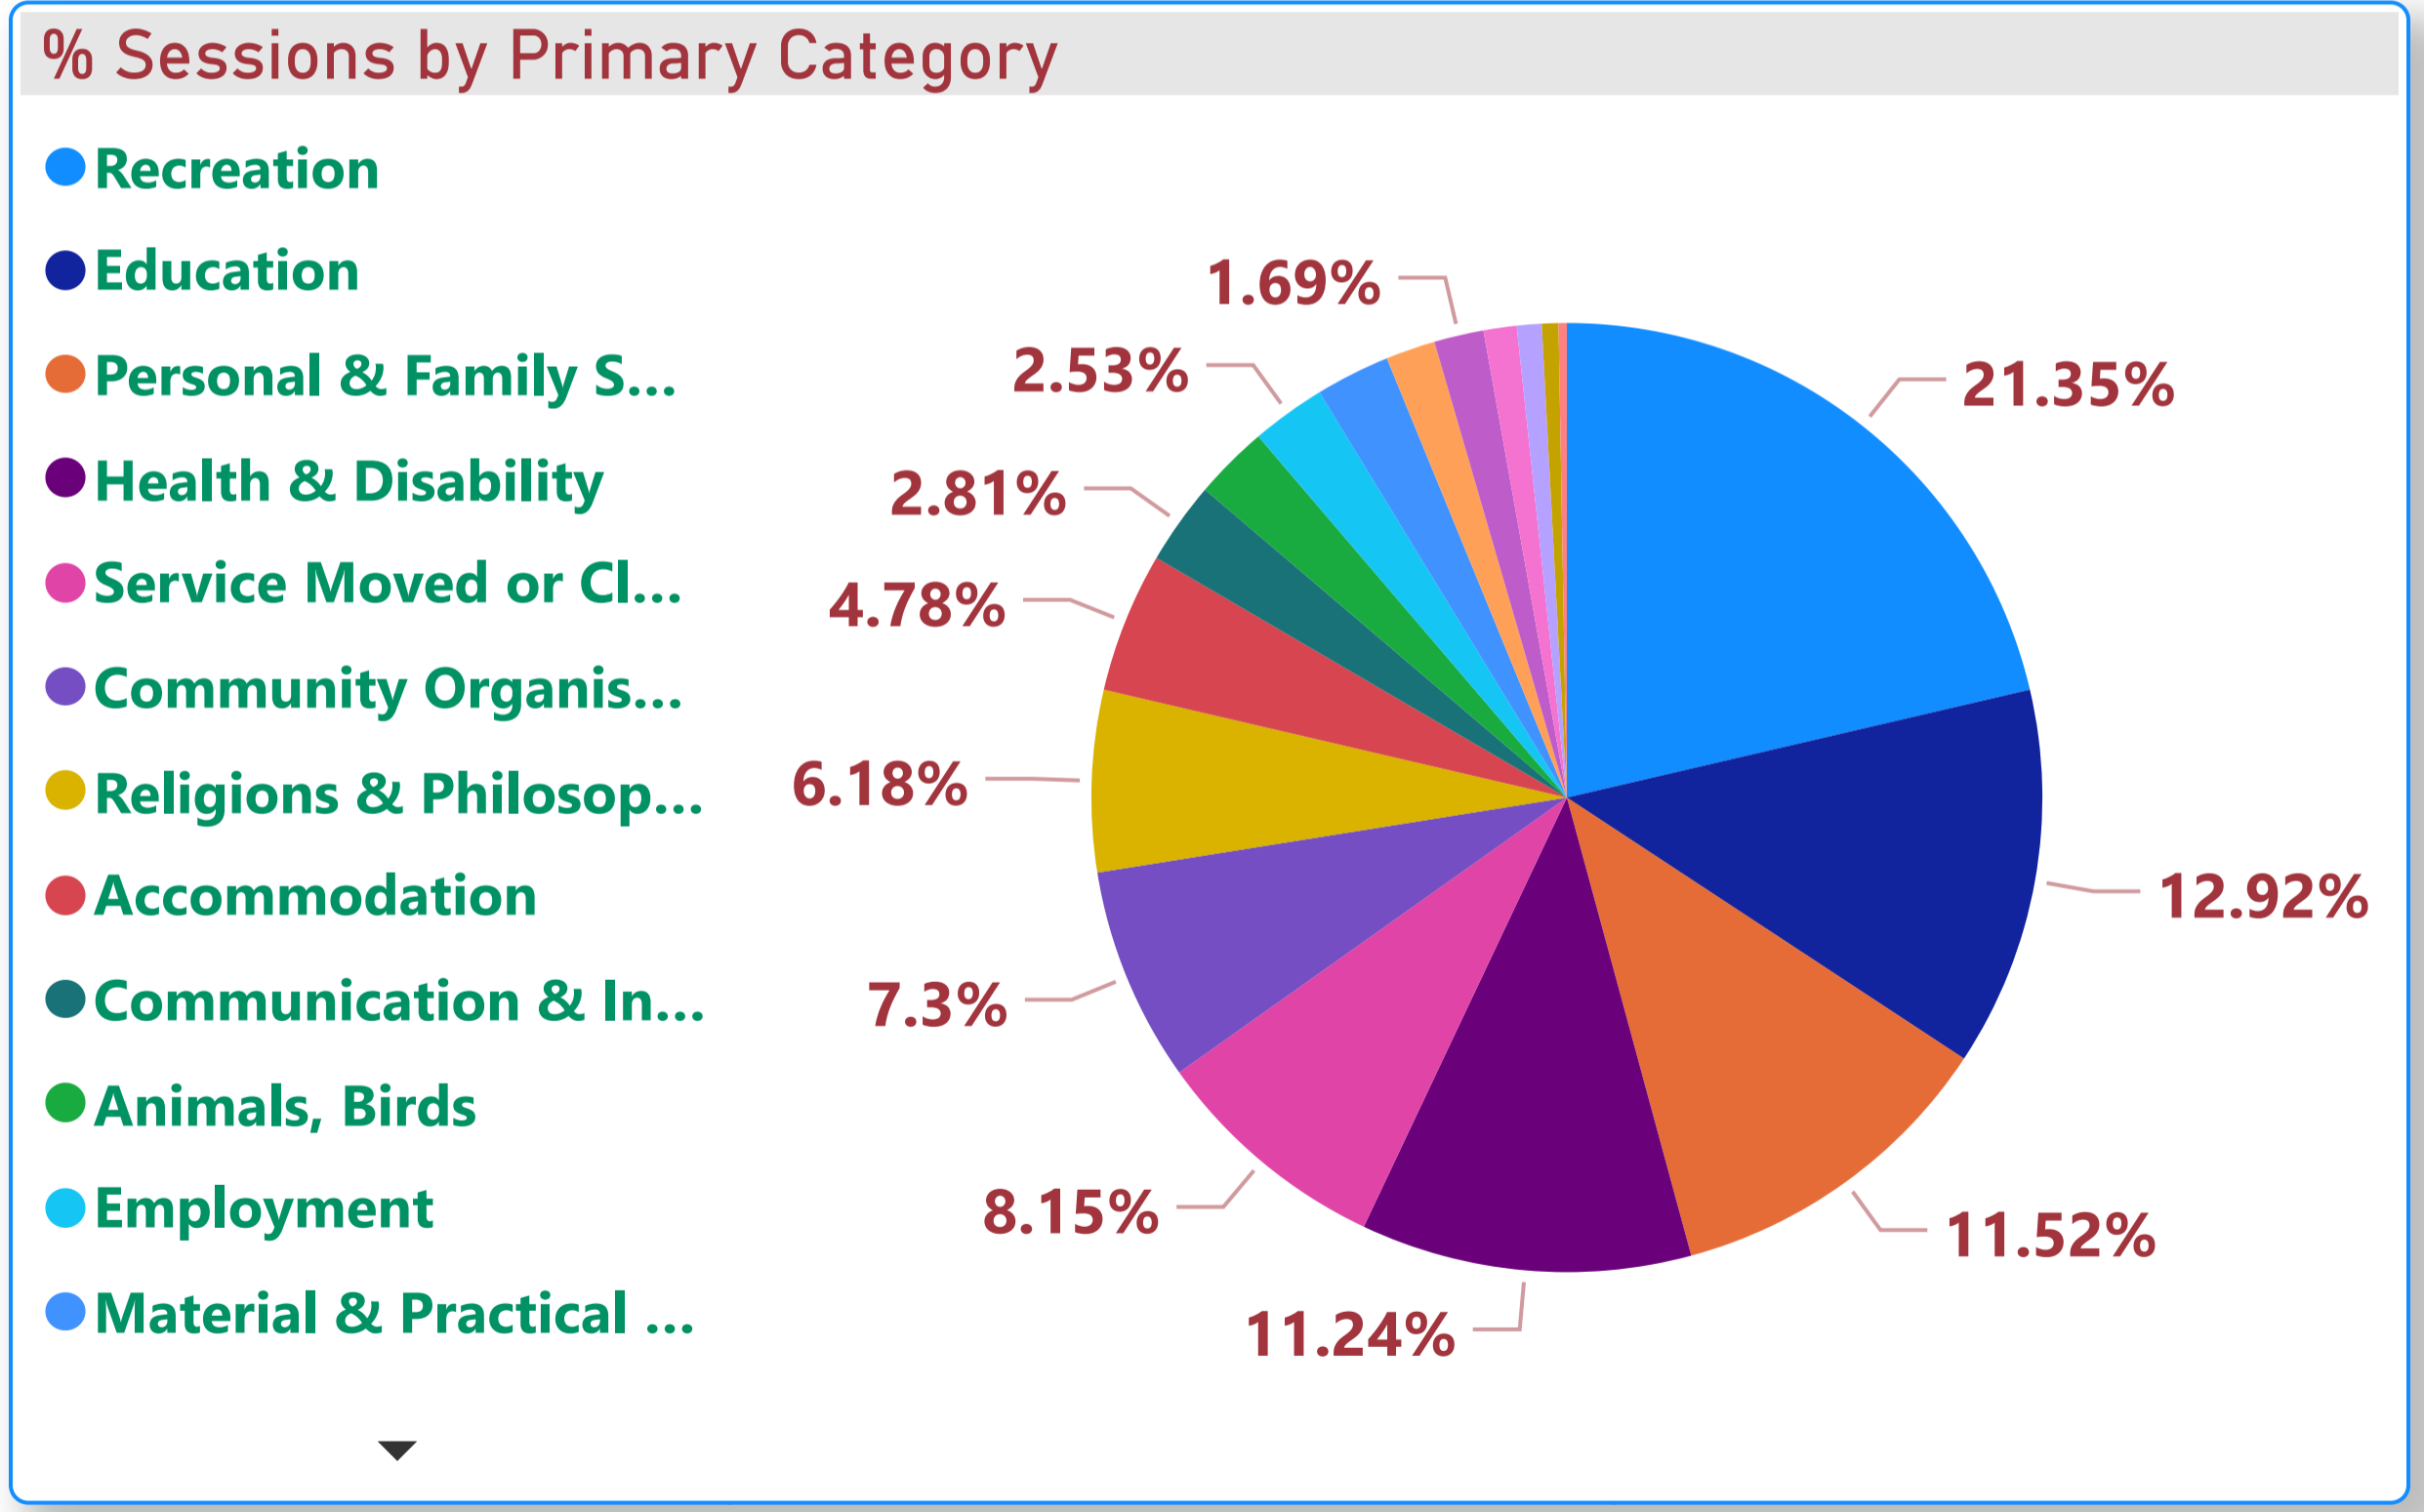

# Playford Council - Sessions by Organisation (FY 2020-2021)

**Gordon McKay Child Development Unit - Lyell McE...**  
**Lyell McEwin Hospital - Mental Health Division**  
**Lyell McEwin Hospital**  
**Boyer, Blair MP - State Member for Wright**  
**Casper's Bird Rescue**  
**Department for Child Protection - Elizabeth**  
**Angle Vale Kindy Care**  
**Odenwalder, Lee MP - State Member for Elizabeth**  
**DASSA Northern Services**  
**Gee, Jon MP - State Member for Taylor**  
**Playford Community Fund Inc.**  
**Metropolitan Youth Health - Elizabeth**  
**Meals on Wheels SA - Playford**  
**Anglicare SA - Homelessness and Tenancy Support...**  
**Northside Boxing Club**  
**Child & Adolescent Mental Health Service - Elizab...**  
**Munno Para Equestrian Association Inc.**  
**Uley Road Hall**  
**Virginia Football and Netball Club**  
**Munno Para Dog Obedience Club**  
**Northern Area Community & Youth Services Inc.**  
**Northern Adelaide Domestic Violence Service**  
**Elizabeth Bowland**  
**Northern Carers Network Inc.**