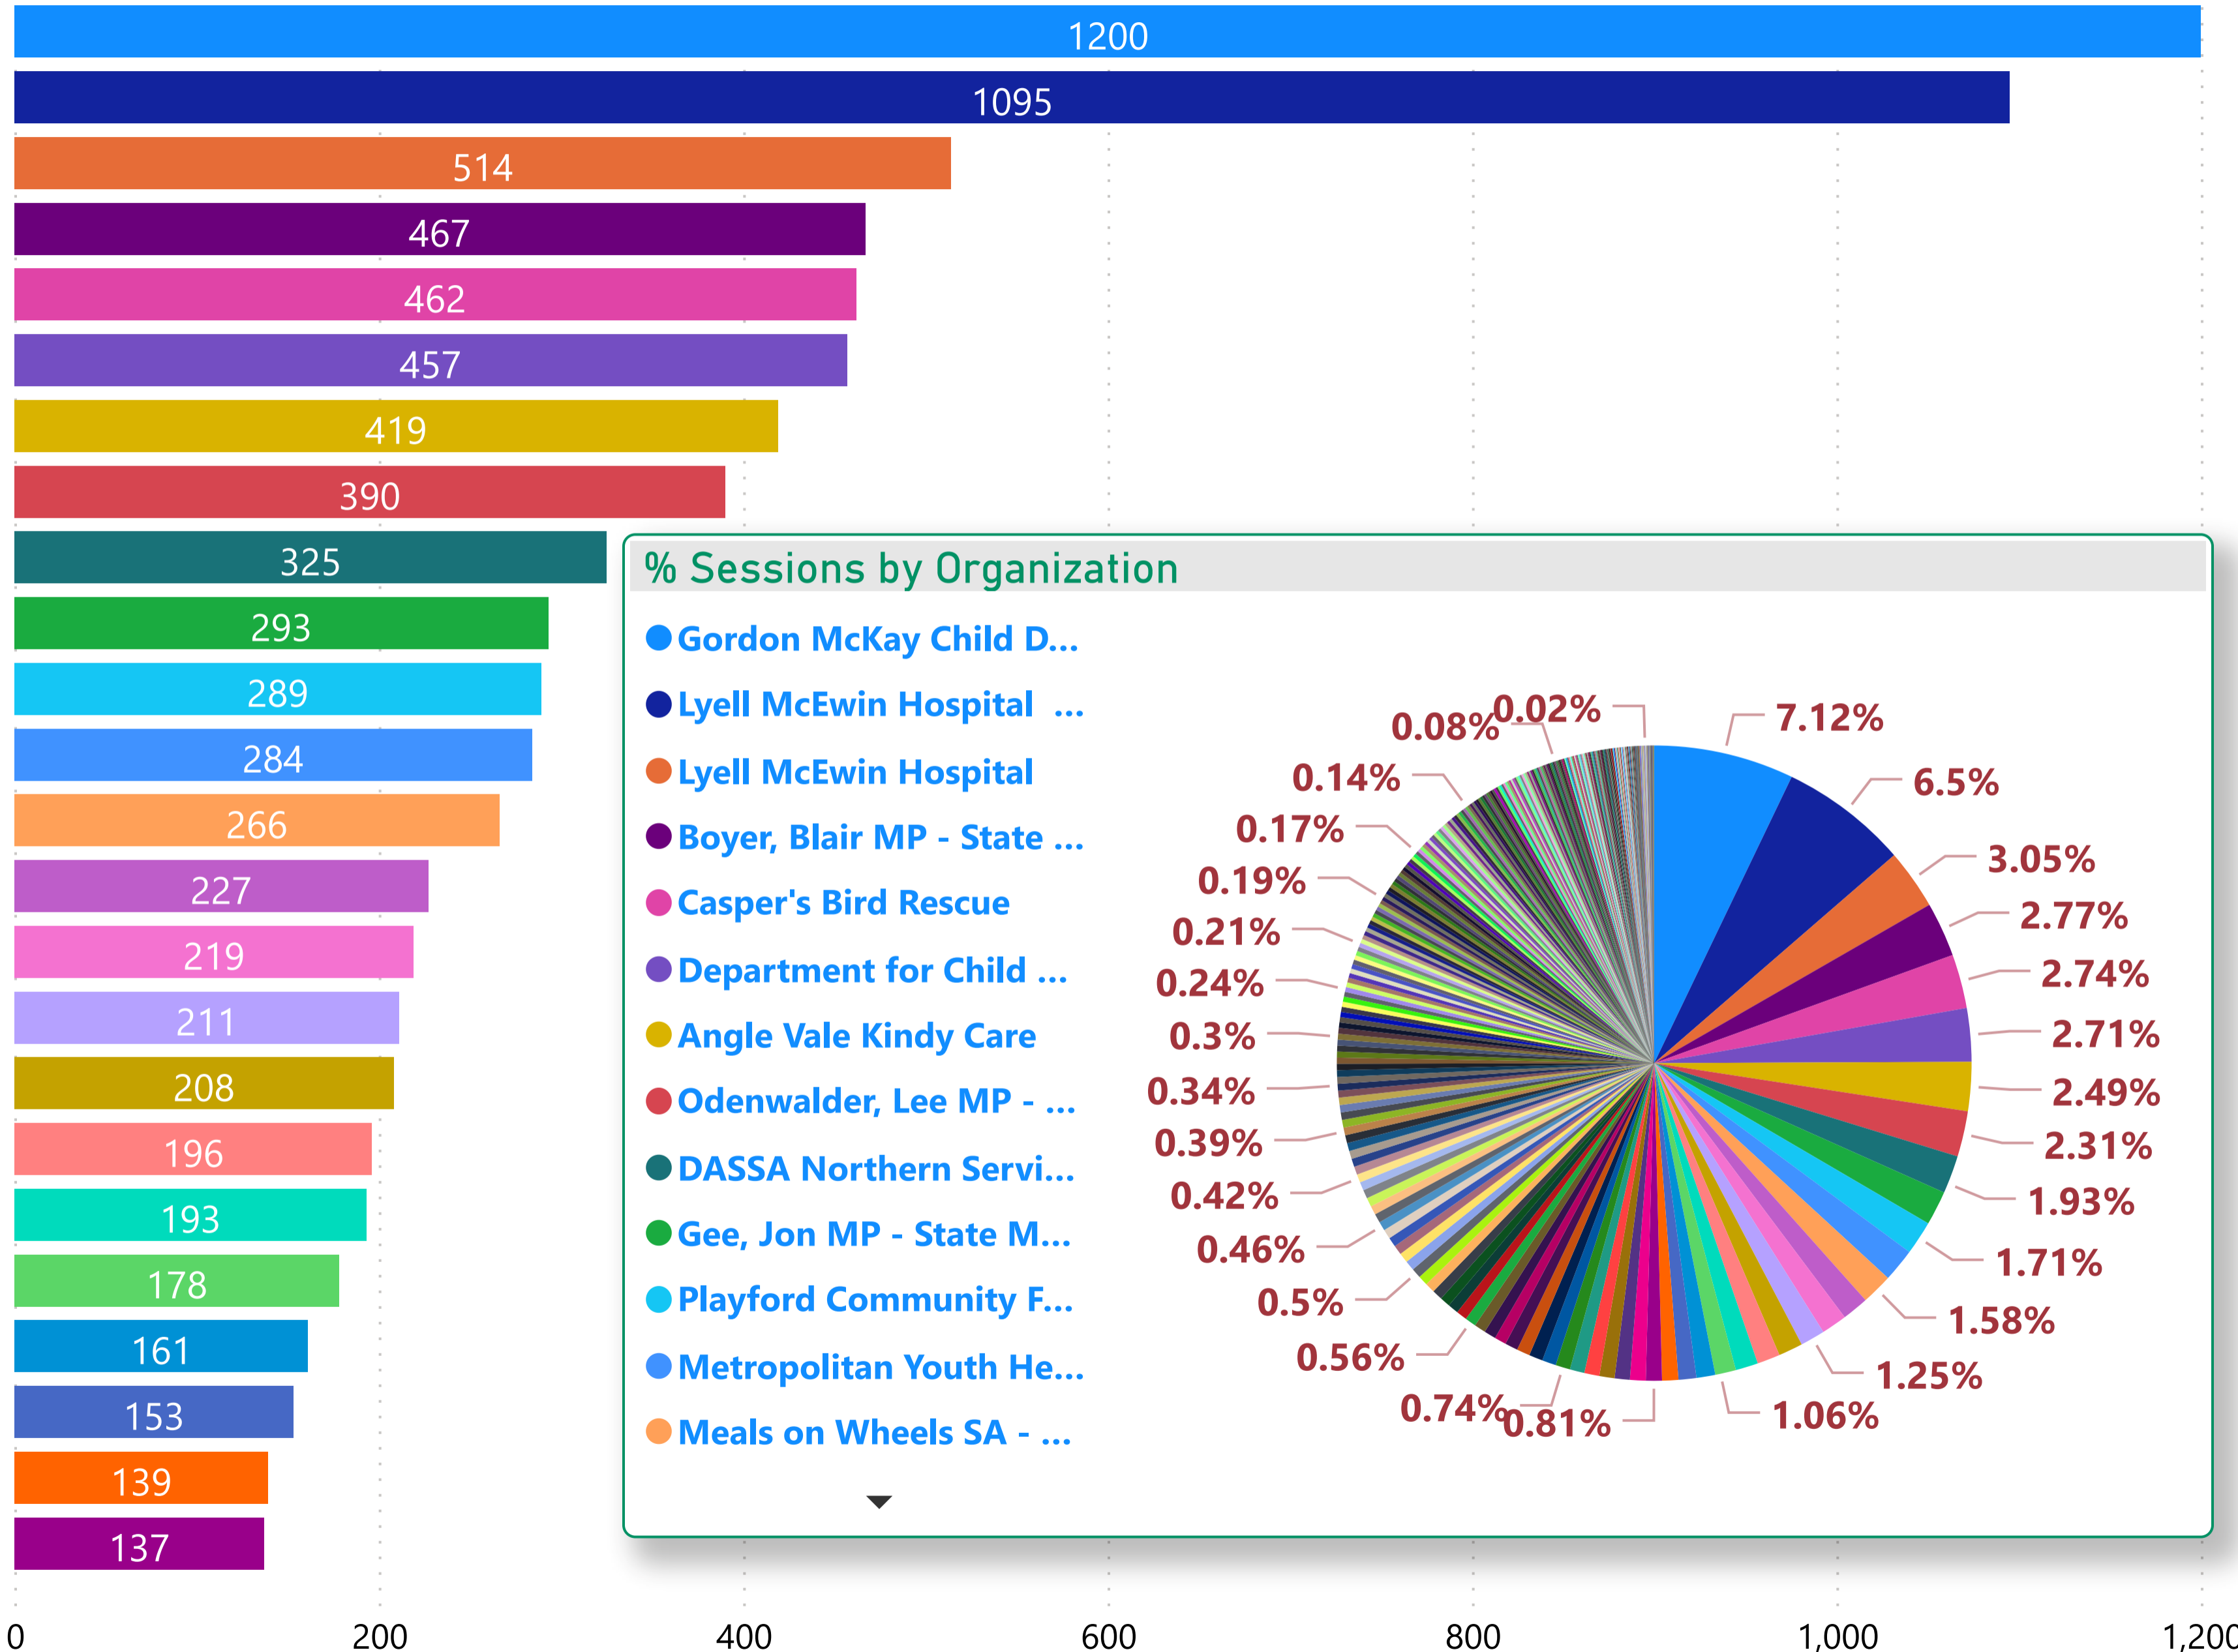

# Playford Council - Organization Count by Primary Category ( FY 2020-2021)

# Playford Council - Sessions by Organisation (FY 2020-2021)

**Gordon McKay Child Development Unit - Lyell McE...**  
**Lyell McEwin Hospital - Mental Health Division**  
**Lyell McEwin Hospital**  
**Boyer, Blair MP - State Member for Wright**  
**Casper's Bird Rescue**  
**Department for Child Protection - Elizabeth**  
**Angle Vale Kindy Care**  
**Odenwalder, Lee MP - State Member for Elizabeth**  
**DASSA Northern Services**  
**Gee, Jon MP - State Member for Taylor**  
**Playford Community Fund Inc.**  
**Metropolitan Youth Health - Elizabeth**  
**Meals on Wheels SA - Playford**  
**Anglicare SA - Homelessness and Tenancy Support...**  
**Northside Boxing Club**  
**Child & Adolescent Mental Health Service - Elizab...**  
**Munno Para Equestrian Association Inc.**  
**Uley Road Hall**  
**Virginia Football and Netball Club**  
**Munno Para Dog Obedience Club**  
**Northern Area Community & Youth Services Inc.**  
**Northern Adelaide Domestic Violence Service**  
**Elizabeth Bowland**  
**Northern Carers Network Inc.**